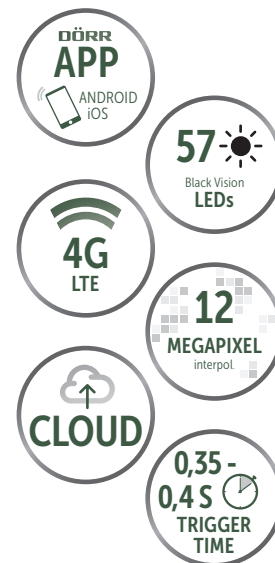

CLOUD 4G

Aufnahmemöglichkeit	Recording capability	Bild / Bild+Video mit Ton / photo / photo+video with audio
Kombinierte Bild- und Videofunktion	Combined picture and video recording	✓
Anzahl LEDs / LED Typ	Number of LEDs / LED type	57 unsichtbare Black Vision Infrarot LEDs, 940 nm / 57 invisible Black Vision Infrared LEDs
Blitzreichweite max. ca. [m]	Flash range max. approx. [m]	20
Reaktionszeit PIR Sensor ca.	Trigger speed PIR sensor approx.	0,35 - 0,4 s
Erfassungsbereich Bewegungssensor ca.	Detection range motion sensor approx.	20 m / 50°
Bildauflösung [MP]	Picture resolution [MP]	5 MP real / 8 MP, 12 MP interpoliert / interpolated
Videoauflösung	Video resolution	Full HD 1080 P (1920x1080) / HD 720 P (1280x720) / WVGA (848x480)
Videolänge	Video length	5 - 59 s
Versand mobil	Mobile transmission	Bild / photo
Serienbild (Bilder pro Auslösung)	Multiple shots (pictures per release)	1-5
Zeitfenster pro Tag	Time frames per day	2
Zeitrafferfunktion	Time lapse function	✓
Passwortschutz	Password protection	✓
Zeitstempel auf Bild	Time stamp on image	Kameraname, Batteriestatus, Temperatur (°F/°C), Mondphase, Datum, Uhrzeit / camera name, battery status, temperature (°F/°C), moon phase, date, time
Display	Display	2" LCD TFT Farbdisplay / colour display
Wiedergabe im Display	Playback on display	Bild, Video mit Ton / photo, video with audio
Speicherkarte	Memory card	SD/SDHC 4 GB bis / to max. 32 GB (optional)
Stromversorgung	Power supply	12x Mignon AA LR6 1,5V Alkaline Batterien oder Akkus NiMH AA (optional) / 12x Mignon AA LR6 1,5V Alkaline or rechargeable NiMH AA batteries (optional)
Anschluss externe Batterie	Socket for external battery	✓
Kompatibel mit DÖRR Haltesystem (Art.-Nr. 204490)	Compatible with DÖRR Holding Fixture (Item-No. 204490)	✓
Schutzklasse	Protection class	IP66
Abmessungen ca. [cm]	Dimensions approx. [cm]	12 x 14,5 x 8 cm / Höhe mit Antennen / height with antennas 37 cm
Gewicht ohne Batterien ca. [g]	Weight without batteries approx. [g]	464 g
Lieferumfang	Scope of delivery	1x Kamera, 2x Antenne, 1x Befestigungsgurt, 1x USB Datenkabel, je 1x Micro-SIM/Nano-SIM Adapter / 1x camera, 2x antennas, 1x mounting strap, 1x USB data cable, each 1x Micro-SIM/Nano-SIM adapter