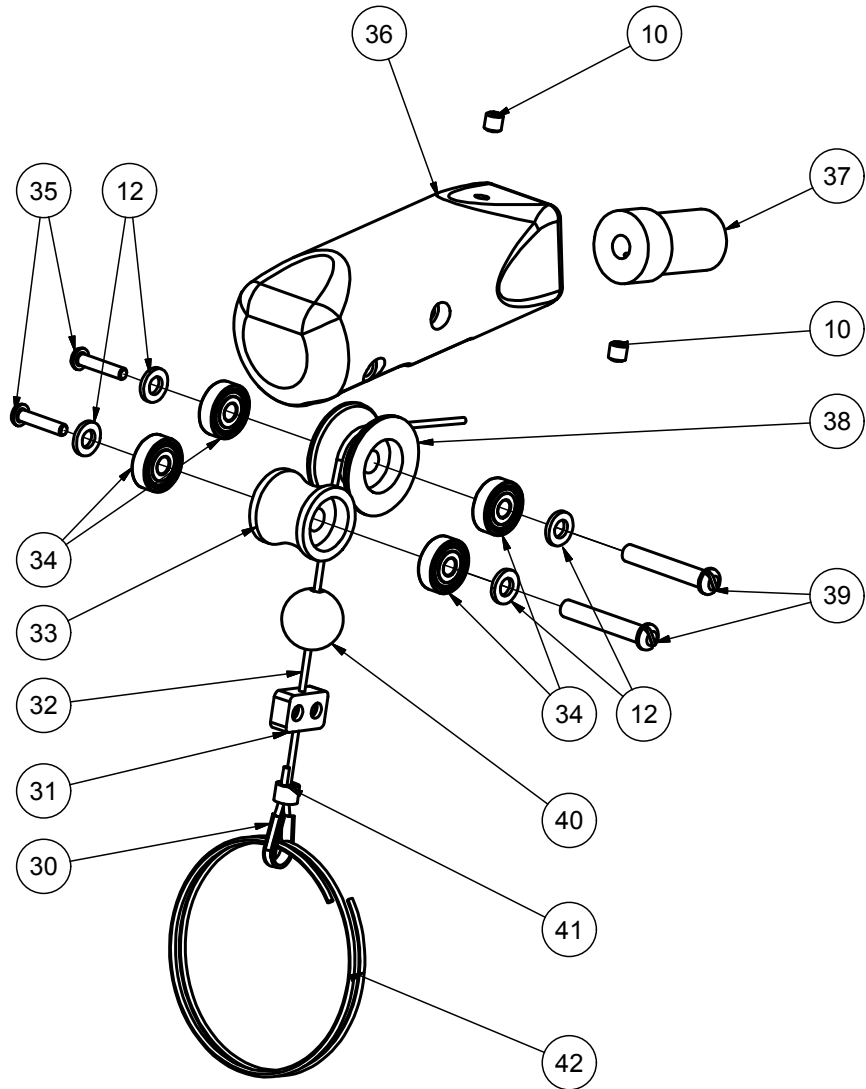

Elephants Trunk V2

www.gtmprofessional.com

Contents

Harness parts	4
Balancer parts	6

Harness parts

PARTNR.	PART NAME	ARTICLE NUMBER	QTY
1	belt adjusters large	MZHC130001004	2
2	male click buckle 45mm	MZHC130001005	2
3	large waistband	MZHC130001001	1
4	hexagon socket button head screw	MZHS01M06016BFN	6
5	large washer 6	MZHS040M0618BIR	6
6	harness (complete)	MZHC130001000	1
7	balancer bracket	MZHM030239000	1
8	spacer	MZHM010105000	2
9	balancer	MZHC08ET20002	1
9a	balancer spring	MZHC080000001	1
10	hexagon socket set screw with flat point M6x6	MZHS01M06006J1S	4
11	hexagon head bolt M6x30	MZHS01M06030NFN	2
11a	countersunk hexagon socket cap screw M6x20	MZHS01M06020CFN	2
12	plain washer 6	MZHS040M0608PIR	4
13	lock nut M6	MZHS03M06000L0N	2
14	inner hexagon socket head cap bolt M8x25	MZHS01M08025JFN	3
15	lock nut M8	MZHS03M08000L0N	4
16	tube clamp handle	MZHS220000004	1
17	straight tube connector	MZHM010100000	1
18	countersunk hexagon socket cap screw M3x6	MZHS01M03006CFN	2
19	plate	MZHM010101000	1
20	outer cable	MZHC990001000	1
21	bended aluminium tube	MZHM020101000	1
22	straight aluminium tube	MZHM020102000	1
23	tube clamp	MZHM040003000	2
24	shoulder belts complete	-	-
25	male click buckle 30mm	-	-
26	belt adjusters 30mm	-	-
27	female click buckle 30 mm	-	-
28	female click buckle 60mm	MZHC130001009	1
29	male click buckle 60mm	MZHC130001010	1