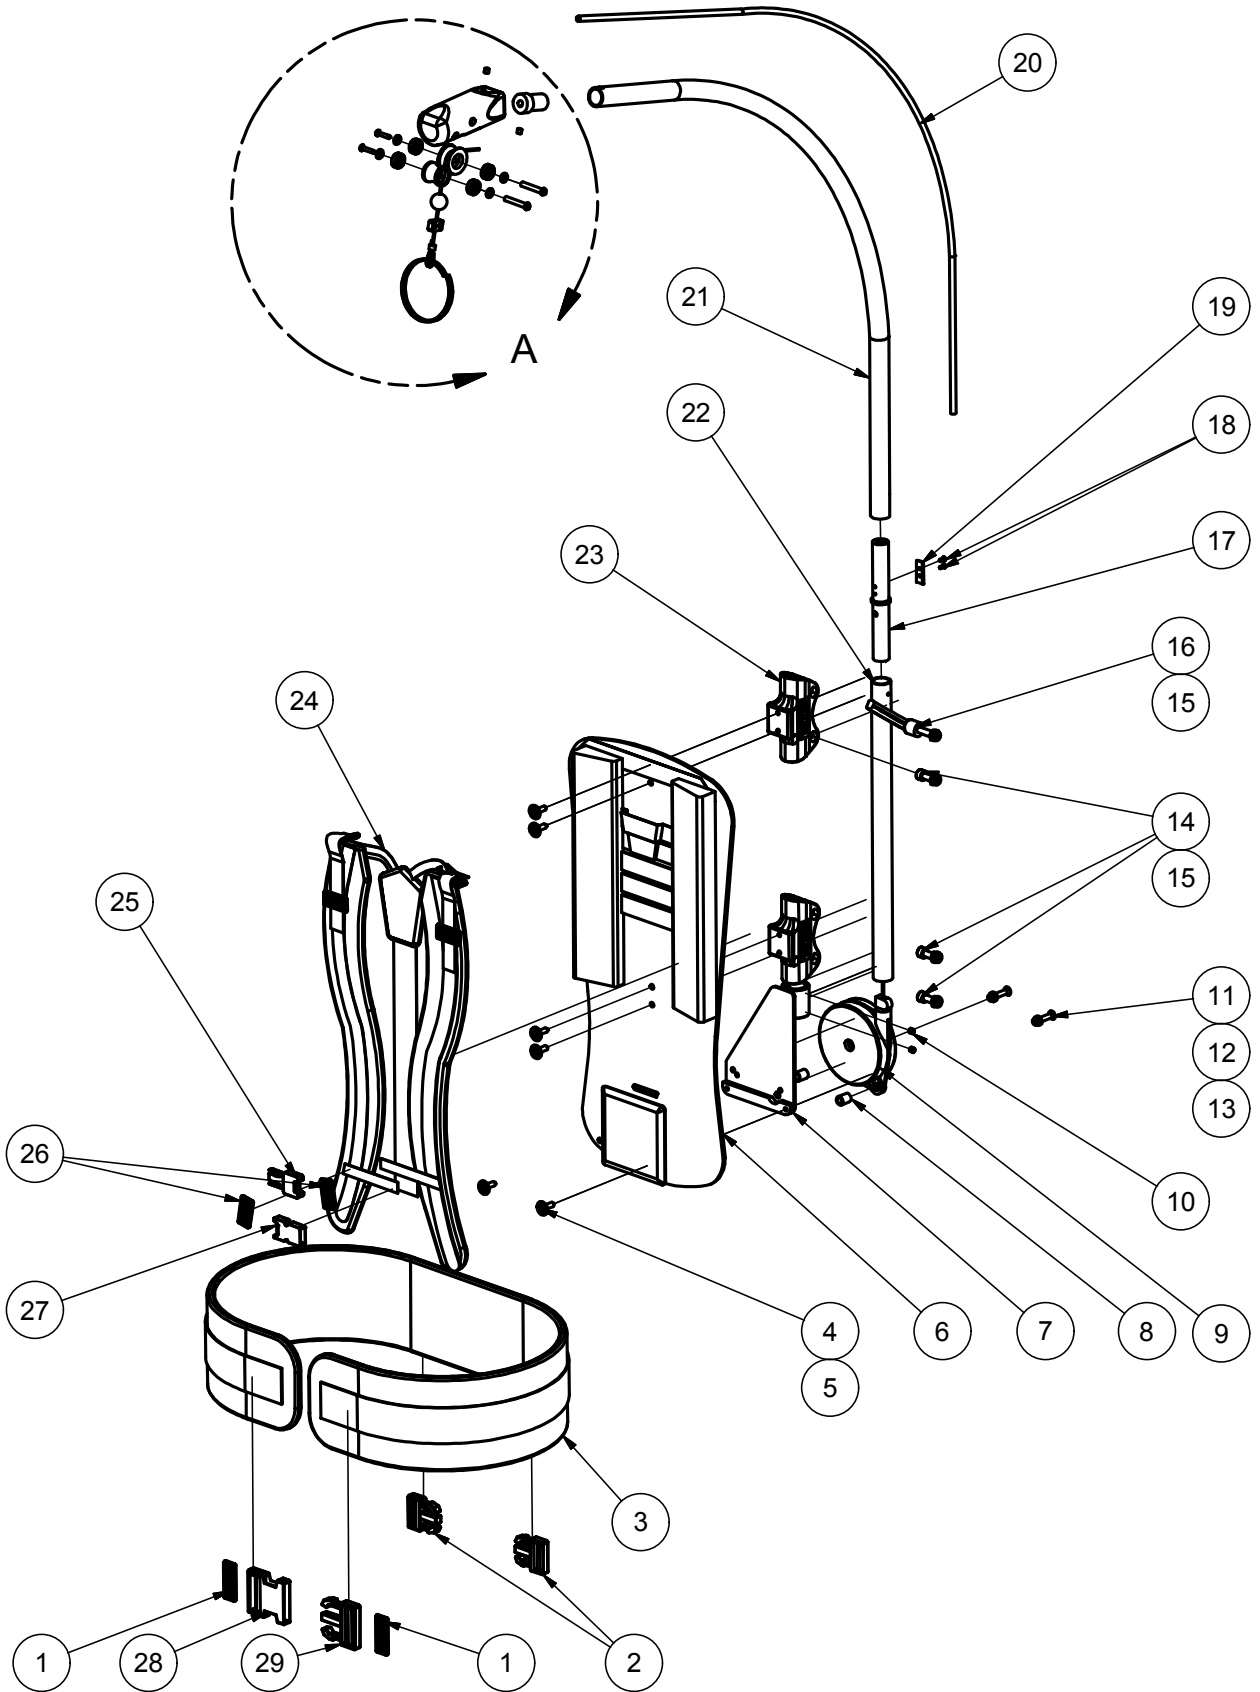

Elephants Trunk V2

www.gtmprofessional.com

Contents

Harness parts	4
Balancer parts	6

Harness parts

PARTNR.	PART NAME	ARTICLE NUMBER	QTY
1	belt adjusters large	MZHC130001004	2
2	male click buckle 45mm	MZHC130001005	2
3	large waistband	MZHC130001001	1
4	hexagon socket button head screw	MZHS01M06016BFN	6
5	large washer 6	MZHS040M0618BIR	6
6	harness (complete)	MZHC130001000	1
7	balancer bracket	MZHM030239000	1
8	spacer	MZHM010105000	2
9	balancer	MZHC08ET20002	1
9a	balancer spring	MZHC080000001	1
10	hexagon socket set screw with flat point M6x6	MZHS01M06006J1S	4
11	hexagon head bolt M6x30	MZHS01M06030NFN	2
11a	countersunk hexagon socket cap screw M6x20	MZHS01M06020CFN	2
12	plain washer 6	MZHS040M0608PIR	4
13	lock nut M6	MZHS03M06000L0N	2
14	inner hexagon socket head cap bolt M8x25	MZHS01M08025JFN	3
15	lock nut M8	MZHS03M08000L0N	4
16	tube clamp handle	MZHS220000004	1
17	straight tube connector	MZHM010100000	1
18	countersunk hexagon socket cap screw M3x6	MZHS01M03006CFN	2
19	plate	MZHM010101000	1
20	outer cable	MZHC990001000	1
21	bended aluminium tube	MZHM020101000	1
22	straight aluminium tube	MZHM020102000	1
23	tube clamp	MZHM040003000	2
24	shoulder belts complete	-	-
25	male click buckle 30mm	-	-
26	belt adjusters 30mm	-	-
27	female click buckle 30 mm	-	-
28	female click buckle 60mm	MZHC130001009	1
29	male click buckle 60mm	MZHC130001010	1